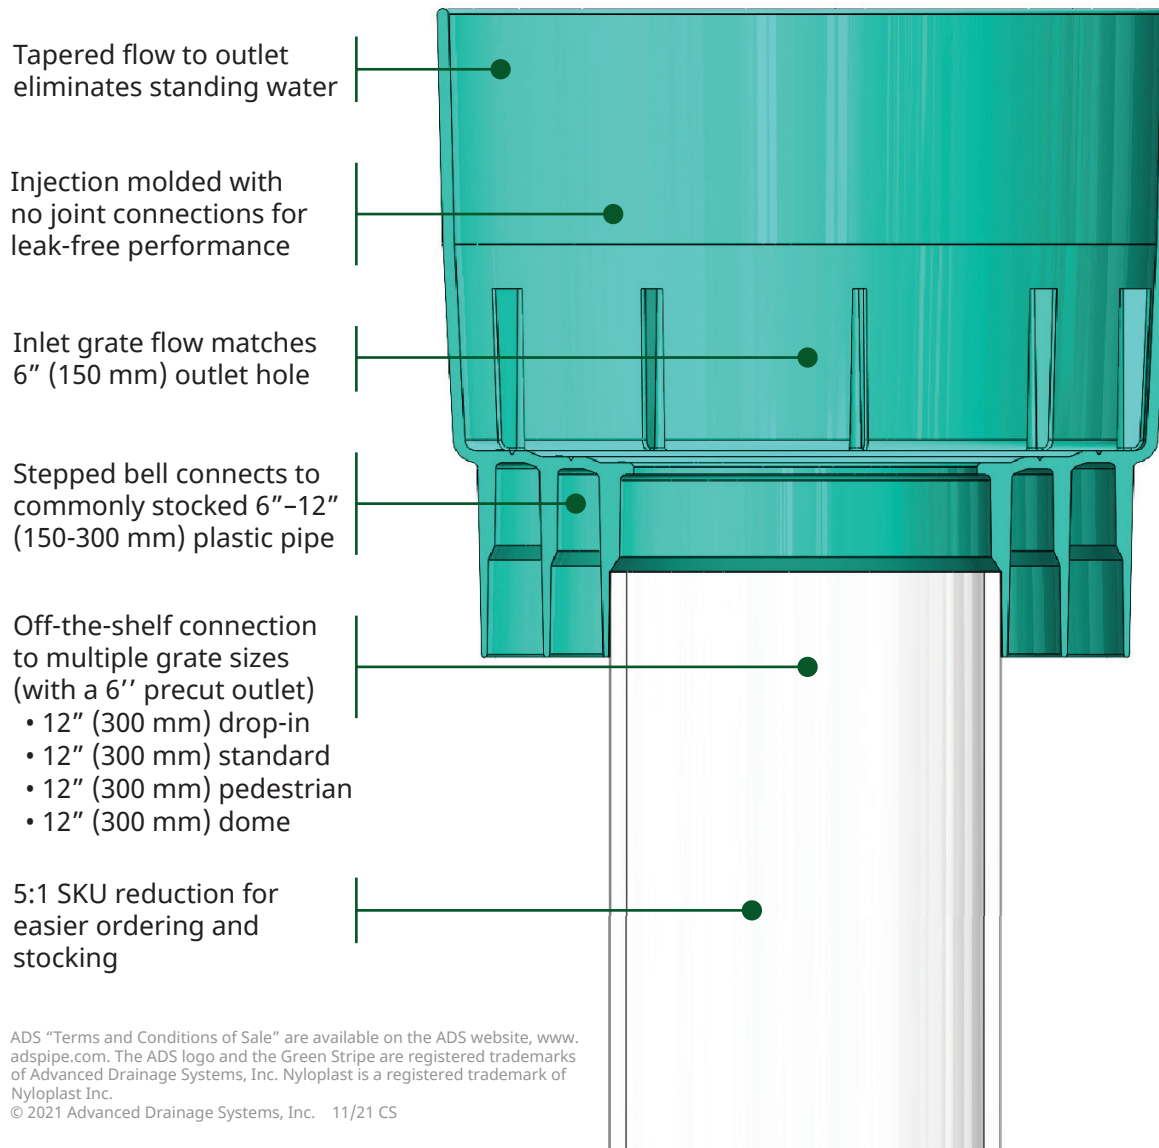

Nyloplast® Universal Inline Drain

Engineered for custom connection **off the shelf.**

The unique patented design of our newest solution for managing stormwater intake offers high-performance and maximum flexibility when compared to more traditional alternatives.

Nyloplast Universal Inline Drain comes out on top compared to traditional inlets made from concrete.

- Watertight joint connections
- 4x faster installation
- Connects easily to HDPE & PVC pipes
- No added grout to messy adhesives
- Field adjusted with common tools
- 100-year service life on PVC